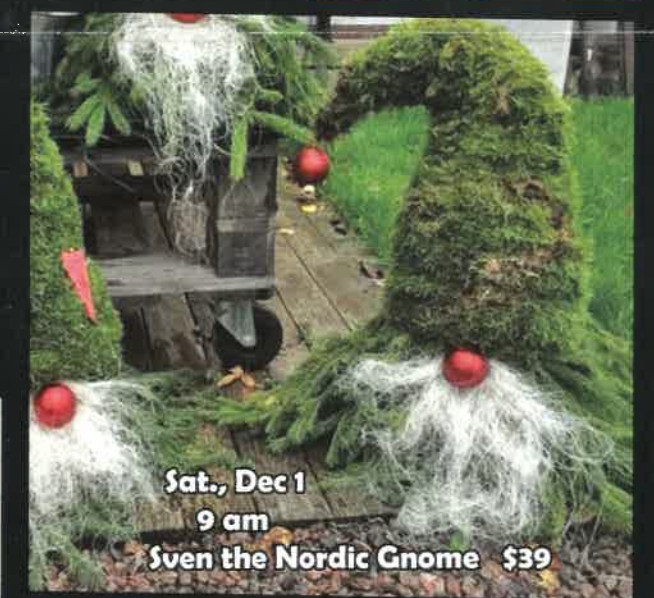

Tues, Nov 27  
 10 am or 7 pm

**Monogram Wreath**  
 \$35

If you like the matching door arch, sign up for any Custom Wreath class. if you like the matching porch pot, sign up for any Custom Porch/Pot class

Thurs., Nov 15 \$29  
 10 am or 7 pm

Williamsburg Fruit Plaque

Wed., Nov., 14  
 10 am or 7 pm  
**Botanical Wreath**  
 \$35

Sat., Dec 1  
 9 am  
**Sven the Nordic Gnome** \$39